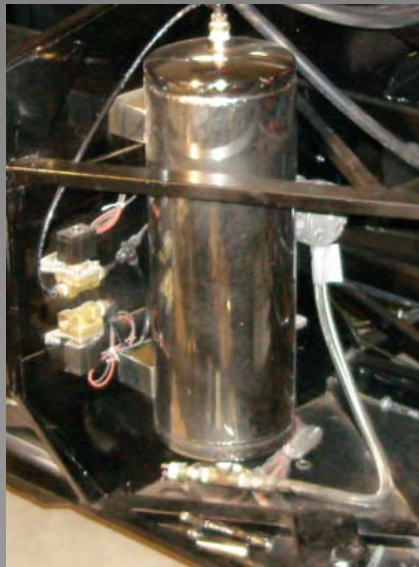

Interior

On board tank for air lift